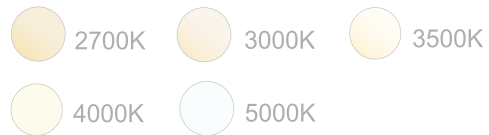

6W / 9W / 15W / 18W / 20W / 24W

Voltage Input

120V AC

Efficacy

66-75 LPW

Dimming

Dimmable Down to 10% Using Standard TRIAC Dimmer

Finish

Die-Cast Aluminum
White Finish

Beam Angles

Color Temperatures

Features

Catalog No.	Fig.	Catalog No.	Fig.
RSL3-MCT5-WP	A.	RSL8-MCT5-WP	D.
RSL4-MCT5-WP	B.	RSL10-MCT5-WP	E.
RSL6-MCT5-WP	C.	RSL12-MCT5-WP	F.

Factory-Installed Options